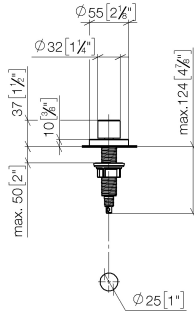

Strainer waste with control handle - Chrome

ELIO

10 710 970

- control for single basin
- including adapter for Bowden cable

Fits ELIO, ENO, MEM, META SQUARE, SYNC, TARA and TARA ULTRA

Fits: ELIO, MEM, TARA, TARA ULTRA, META SQUARE

10 710 970

mm [inches]

10 710 970

Parts for other finishes can be found here: **Brushed**
Platinum

Spare parts list

No.	Item Number	Name	Quantity used	Delivery time
1	09 20 97 030-00	handle	1	10
2	90 12 12 002 00 90	fixing cap	1	2
3	09 27 87 006-00	rosette	1	10
4	90 14 10 043 00 90	seal	1	2
5	09 14 10 042 90	seal	1	2
6	09 29 06 087-00	spindle	1	10
7	04 30 01 029 00 90	adaptor	1	2
8	09 24 03 175 90	adaptor	1	2
9	09 11 10 073-07	connection	1	30
10	09 11 10 074-07	connection	1	30
11	09 11 10 079-07	connection	1	30
12	09 30 11 087 90	disc	1	2
13	09 23 30 024-07	nut	1	30